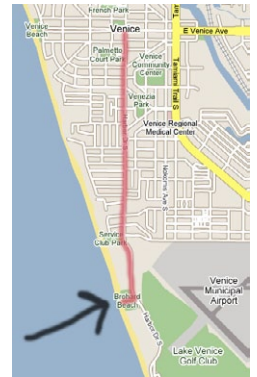

## Your Beach Portrait Session Location - South Brohard Park, Venice

Day/Date \_\_\_\_\_ Time \_\_\_\_\_

Scott Hime

Fellow Harbor Dr.  
south until you  
reach this sign and  
park in the parking  
lot on the right. I  
will meet you in  
the parking lot.

I always arrive a few minutes early and have my camera  
set up on a tripod beside my car, I should be easy to spot.